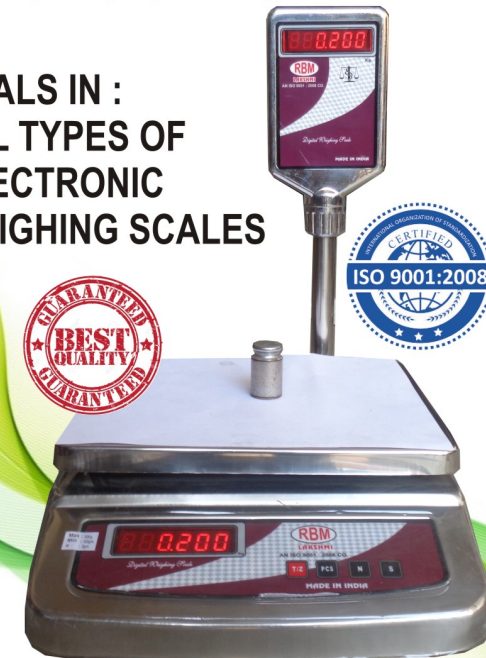

RAHUL BUSINESS MACHINES

MANUFACTURER & RETAILER

DEALS IN :
ALL TYPES OF
ELECTRONIC
WEIGHING SCALES