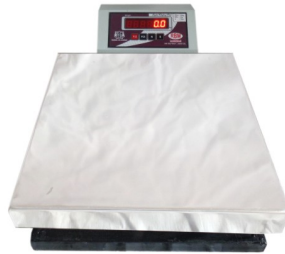

Personal Scale

Specifications Of PLATFORM SCALES.

Model No.	Capacity (UP TO)	Accuracy	Plate Type	Platform Size / mm
RBMP - 50	50Kgs	± 5Gms	SS	300 x 300
RBMP - 75	75Kgs	± 5Gms	SS	350 x 350
RBMP- 100	75/100Kgs	± 5/10Gms	SS MS	400 x 400
RBMP - 200	200Kgs	± 20Gms	SS MS	500 x 500
RBMP - 300 (LW) (Light Weight)	300Kgs	± 20Gms	SS MS	600 x 600
RBMP - 300 (HD) (Heavy Duty)	300Kgs	± 20Gms	SS MS	600 x 600
RBMP - 300/500 (EHD) (Extra Heavy Duty)	300/500Kgs	± 50Gms	SS MS	600 x 600
RBMP - 500	500Kgs	± 50Gms	MS	750 x 750
RBMP - 1000	1Ton	± 100Gms	MS	750 x 750
RBMP - 1000	1Ton	100Gms	MS	1000 x 1000

1. The Capacity & Accuracy of all models can vary as per customer requirement.

(possible only if within the limits of technical parts and their ranges)

2. All Platform sizes are customizable as per customer demand but customer will have to place an order for customize sizes.